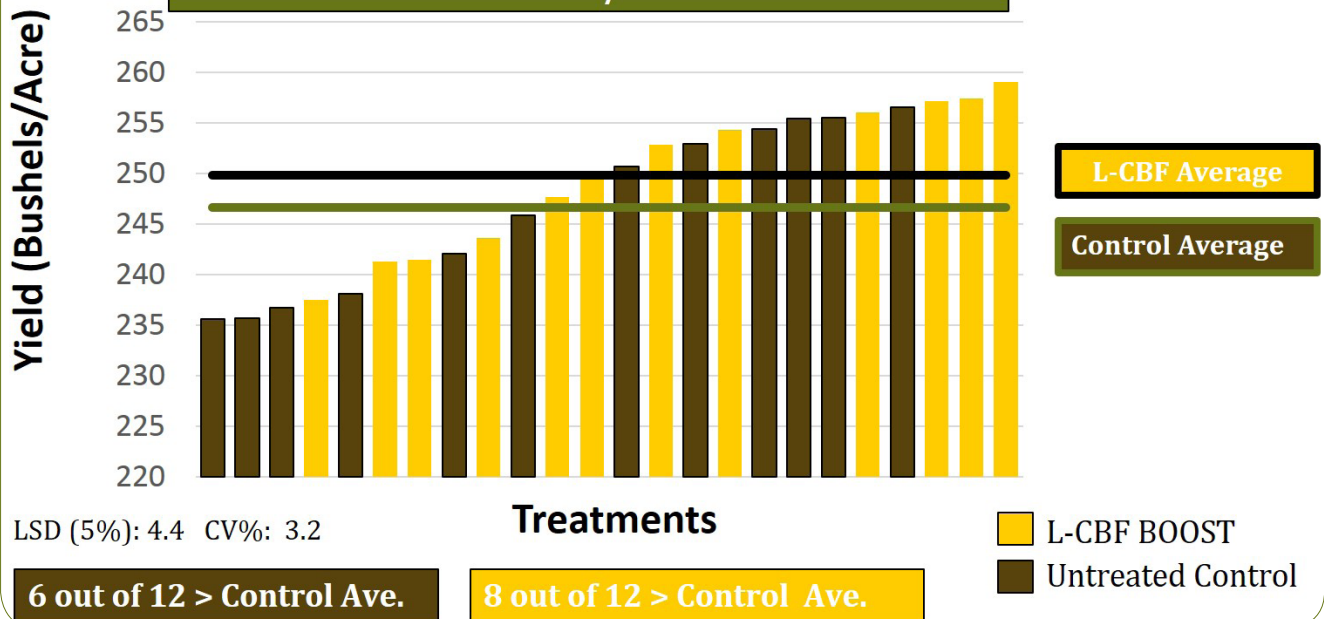

Research Trials

REAL FARM RESEARCH

2015 L-CBF BOOST AND UAN SIDE-DRESS TRIALS AURORA, NE

- L-CBF BOOST side-dress with UAN showed an increase in corn yield eight out of twelve times over the check.
- L-CBF BOOST helps increase plant's root architecture and development, therefore allowing for better plant resiliency.
- L-CBF BOOST with UAN aids in feeding of microbial populations and allowing for complete nutrient cycling to be more efficient, thus promoting healthier plants with a stronger start, netting in more biological activity within the soil.

L-CBF BOOST and UAN Side Dress Real Farm Research Corn Trial, Aurora, NE, 2015

+3.2 more bushels/acre with L-CBF

Soil Nutrition Solutions